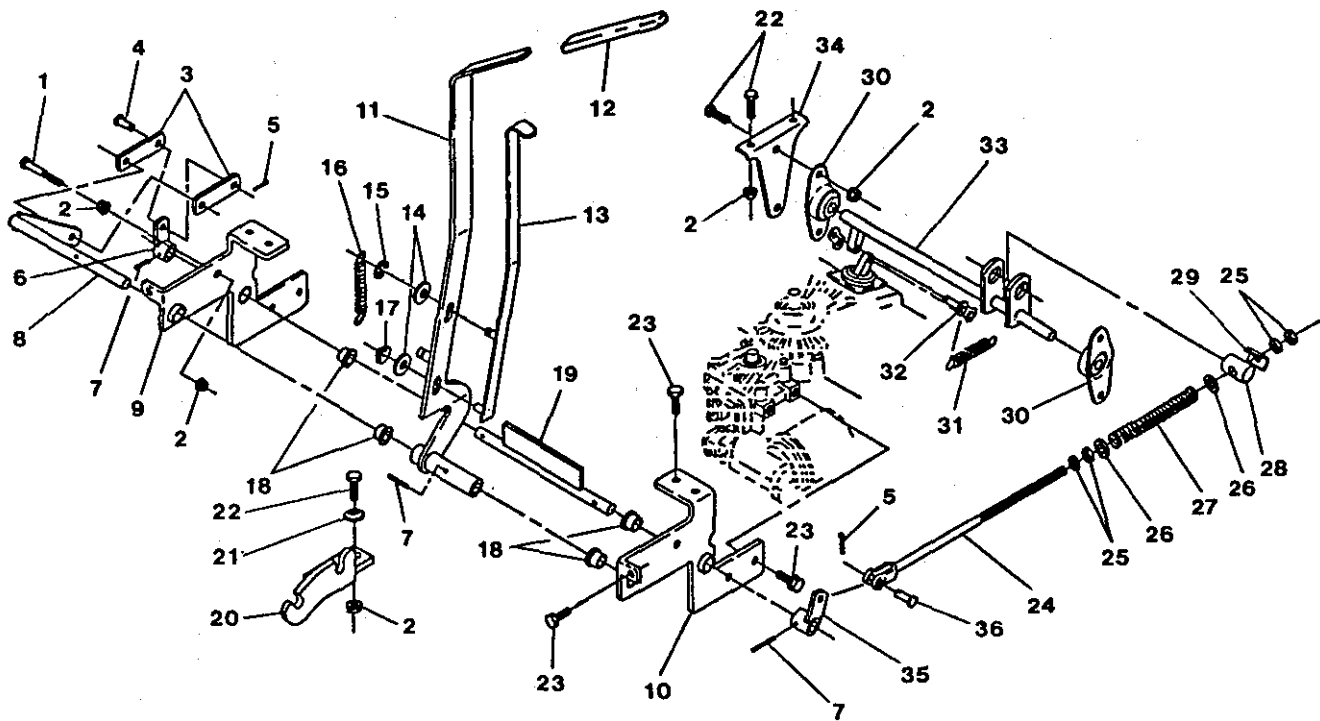

PARKING BRAKE

KEY PART # QTY. DESCRIPTION

1.....	800278.....	1.....	5/16 - 18 x 2 - 1/4 HH Cap
2.....	809001.....	10.....	5/16 - 18 Whizlock Nut
3.....	543115.....	2.....	Link - Brake
4.....	808278.....	2.....	5/16 x 3/4 Clevis Pin
5.....	806761.....	3.....	1/8 x 3/4 Cotter Pin
6.....	542123.....	1.....	Arm Widmt - Btrfly Ctr
7.....	806328.....	3.....	Roll pin - 7/32 x 7/8
8.....	542190.....	1.....	Pivot Widmt - Brake Lever
9.....	542238.....	1.....	Supt. Widmt - Trans LH
10.....	542240.....	1.....	Supt. Widmt - Trans RH
11.....	542192.....	1.....	Handle Widmt - Brake
12.....	303020.....	1.....	Grip (Adj. Lever)
13.....	542719.....	1.....	Trigger Widmt - Brake
14.....	805257.....	2.....	5/16 SAE Washer
15.....	808512.....	1.....	E Ring
16.....	513468.....	1.....	Spring - Brake Handle
17.....	543798.....	1.....	Pushnut - .312 Fit Rnd
18.....	513140.....	4.....	Bearing Control

KEY PART # QTY. DESCRIPTION

19.....	542125.....	1.....	Butterfly Widmt
20.....	542136.....	1.....	Quadrant Widmt - Brake
21.....	303334.....	2.....	5/16 Disc Washer
22.....	800271.....	8.....	5/16 - 18 x 3/4 HH Capscrew
23.....	803032.....	10.....	Bolt, Whizlock 5/16 - 18 x 3/4
24.....	543721.....	1.....	Linkage - Brake
25.....	804760.....	4.....	Jan Nut 3/8 - 24 Pltd.
26.....	805259.....	2.....	Washer, Flat - 3/8
27.....	543132.....	1.....	Spring, Brk Protect
28.....	543129.....	1.....	Pin - Trunion
29.....	543131.....	1.....	Guide - Trunion
30.....	543514.....	2.....	Flange Mtg, Side
31.....	543543.....	1.....	3 x 1/2 Spring
32.....	543574.....	1.....	Link Connector #60
33.....	542119.....	1.....	Jackshaft Widmt - Brk
34.....	543138.....	1.....	Mount - Jackshaft Brg.
35.....	542121.....	1.....	Arm Widmt - Brk Control
36.....	808280.....	1.....	5/16 x 1 Clevis Pin