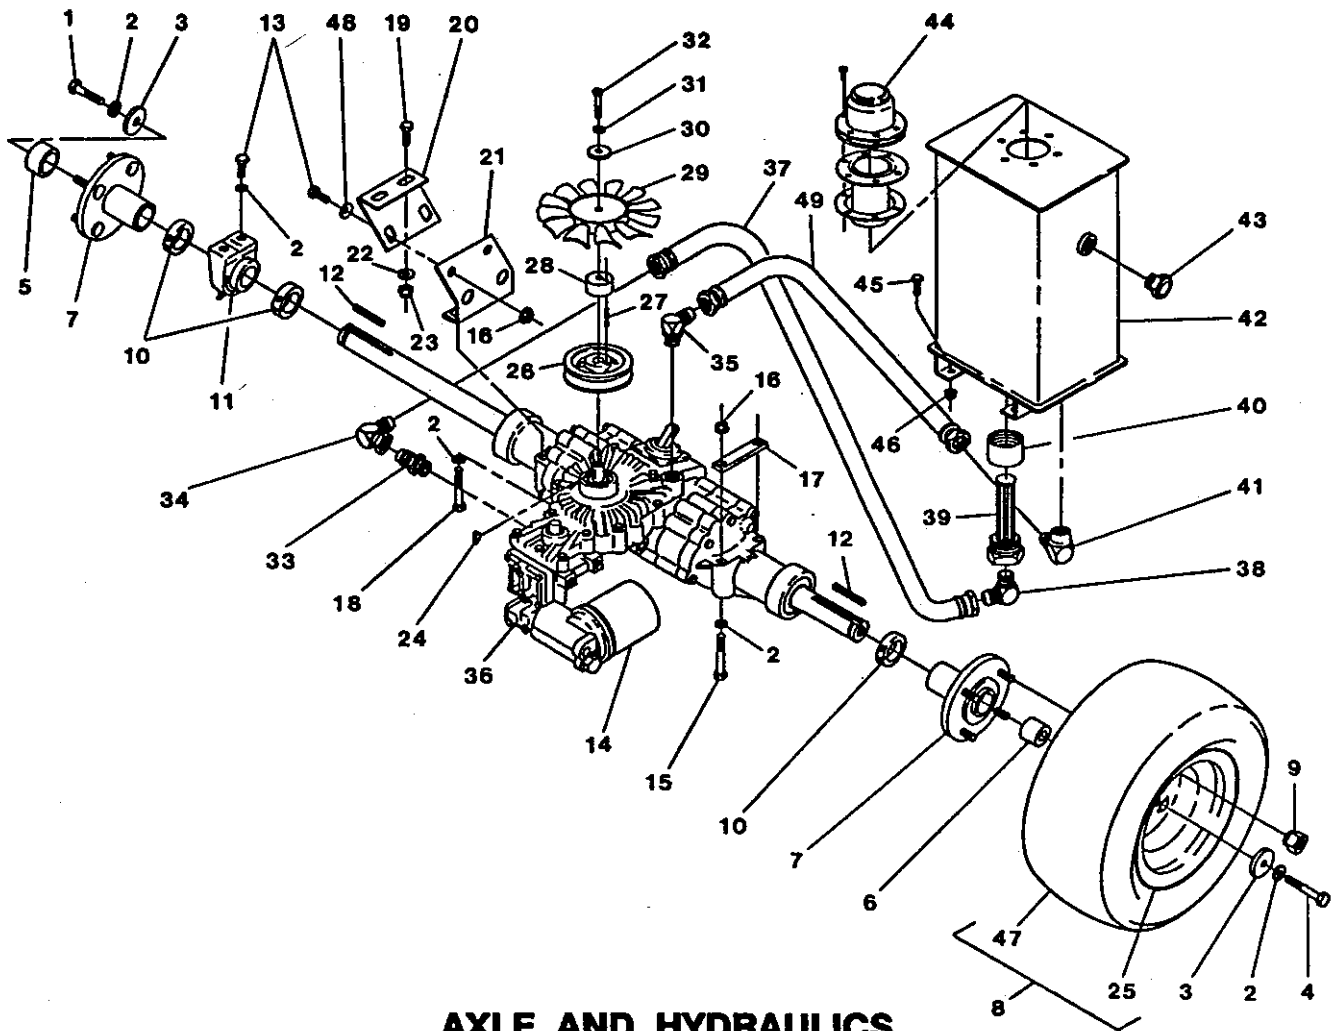

AXLE AND HYDRAULICS

KEY PART # QTY. DESCRIPTION

1.....	800294.....	1.....	3/8 - 16 x 1 - 1/2 Capscrew
2.....	805006.....	8.....	3/8 Heavy Spring Lockwasher
3.....	543216.....	2.....	Washer, Axle Plated
4.....	800296.....	1.....	3/8 - 16 x 2 HH Capscrew
5.....	543644.....	1.....	Spacer, Painted
6.....	543800.....	1.....	Spacer - Outer RH
7.....	543358.....	2.....	Hub, 4 Bolt
	543807.....	8.....	Hub Bolt
8.....	543396.....	2.....	T/W Assy - 20.0 x 10.0 - B
9.....	513011.....	8.....	1/2 - 20 Wheel Nut
10.....	373021.....	3.....	1" Clamp Collar
11.....	543485.....	1.....	Bearing - Tpd Bse Plw
12.....	807261.....	2.....	Key - 1/4 x 1/4 x 2 Machine
13.....	800290.....	4.....	3/8 - 16 x 3/4 Capscrew
14.....	543811.....	1.....	Element - Oil Filter
15.....	800300.....	2.....	3/8 - 16 x 3 Hex Capscrew
16.....	809007.....	4.....	Nut - 3/8 - 16 Fing Hex
17.....	543097.....	1.....	Spacer - Hydro Transaxle
18.....	800297.....	2.....	3/8 - 16 x 2 - 1/4 HH Caps
19.....	800292.....	2.....	3/8 - 16 x 1 HH Capscrew
20.....	543602.....	1.....	Stabilizer, Axle Upper
21.....	542612.....	1.....	Stabilizer, Axle Low
22.....	805260.....	2.....	3/8 Std Flat Washer
23.....	804257.....	2.....	3/8 - 16 Nyloc Hex Nut
24.....	807006.....	1.....	#61 Woodruff Key
25.....	513042.....	2.....	Rim

KEY PART # QTY. DESCRIPTION

26.....	543399.....	1.....	Pulley, Cast Iron 4"Ø
27.....	806328.....	1.....	Rollpin - 7/32 x 7/8
28.....	543317.....	1.....	Spacer, Fan
29.....	543359.....	1.....	Fan 7" OD/10 Blade
30.....	503033.....	1.....	Pulley Retainer Washer
31.....	805004.....	1.....	1/4 Heavy Spring Lockwasher
32.....	800256.....	1.....	1/4 - 20 x 1 - 1/2 HH Capscrew
33.....	543539.....	1.....	Adapter, Straight
34.....	543538.....	1.....	Elbow, 90 Swivel Nut
35.....	543540.....	1.....	Elbow 90, Straight
36.....	543360.....	1.....	Hydra Transaxle
37.....	542702.....	1.....	Hose Assy, Hydraulic 13"
38.....	543524.....	1.....	Elbow, Male 90
39.....	543542.....	1.....	Suction, Strainer
40.....	543527.....	1.....	Coupling, 1 - 1/4 NPT
41.....	543683.....	1.....	Elbow, Female 90
42.....	543338.....	1.....	Tank, Hyd Widmt Ptd
43.....	543672.....	1.....	Sight - Check
44.....	543541.....	1.....	Breather, Fill & Cap
45.....	800271.....	4.....	5/16 - 18 x 3/4 HH Capscrew
46.....	809001.....	4.....	5/16 - 18 Whizlock Nut
47.....	543680.....	2.....	Tire - 20 x 10.00 - 8
48.....	303327.....	2.....	3/8 Disc Spring Washer
49.....	542822.....	1.....	Hose Assy., Hydraulic 15"