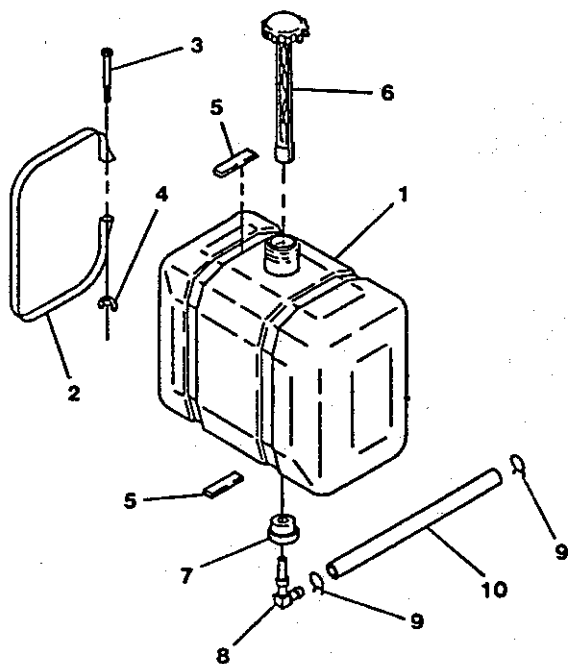

FUEL GROUP & FENDERS

KEY PART # QTY. DESCRIPTION

1.....543364.....	1.....	Tank, Gas
2.....303465.....	2.....	Strap, Fuel Tank
3.....801061.....	2.....	Machine Screw .25-20 x 2.5
4.....543792.....	2.....	Wingnut - Nyloc 1/4
5.....303315.....	2.....	Gas Tank Pad
6.....543365.....	1.....	Cap - Fuel Tank Gauge
7.....513645.....	1.....	Bushing, Fuel Valve
8.....513646.....	1.....	Valve, Fuel Shut-Off
9.....303077.....	2.....	Clamp - Gas Line (Kohler)
	4.....	Clamp - Gas Line (Kawasaki)

KEY PART # QTY. DESCRIPTION

10.....603508.....	1.....	Gas Line Hose 9.5" (Kohler)
	2.....	Gas Line - 4.0" (Kawasaki)
11.....602473.....	1.....	Fndr. Weld - Tracer L
12.....602475.....	1.....	Fndr. Weld - Tracer R
13.....603494.....	2.....	Spacer - Fender
14.....809007.....	8.....	Nut - 3/8-16 Fing. Hex
15.....303327.....	2.....	3/8 Disc Spring Washer
16.....800034.....	2.....	3/8-16 x 4 HH Tap