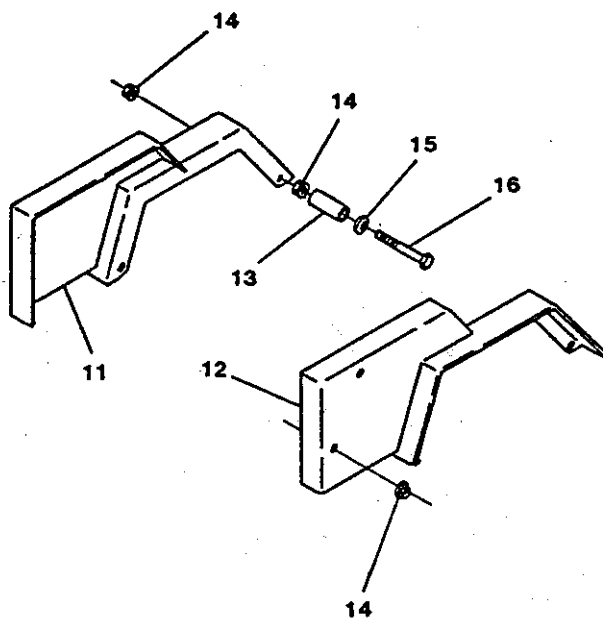

FUEL GROUP & FENDERS

KEY PART # QTY. DESCRIPTION

1.....543364.....	1.....	Tank, Gas
2.....303465.....	2.....	Strap, Fuel Tank
3.....801061.....	2.....	Machine Screw .25-20 x 2.5
4.....543792.....	2.....	Wingnut - Nyloc 1/4
5.....303315.....	2.....	Gas Tank Pad
6.....543365.....	1.....	Cap - Fuel Tank Gauge
7.....513645.....	1.....	Bushing, Fuel Valve
8.....513646.....	1.....	Valve, Fuel Shut-Off
9.....303077.....	2.....	Clamp - Gas Line (Kohler)
	4.....	Clamp - Gas Line (Kawasaki)

KEY PART # QTY. DESCRIPTION

10.....603508.....	1.....	Gas Line Hose 9.5" (Kohler)
	2.....	Gas Line - 4.0" (Kawasaki)
11.....602473.....	1.....	Fndr. Weld - Tracer L
12.....602475.....	1.....	Fndr. Weld - Tracer R
13.....603494.....	2.....	Spacer - Fender
14.....809007.....	8.....	Nut - 3/8-16 Fing. Hex
15.....303327.....	2.....	3/8 Disc Spring Washer
16.....800034.....	2.....	3/8-16 x 4 HH Tap