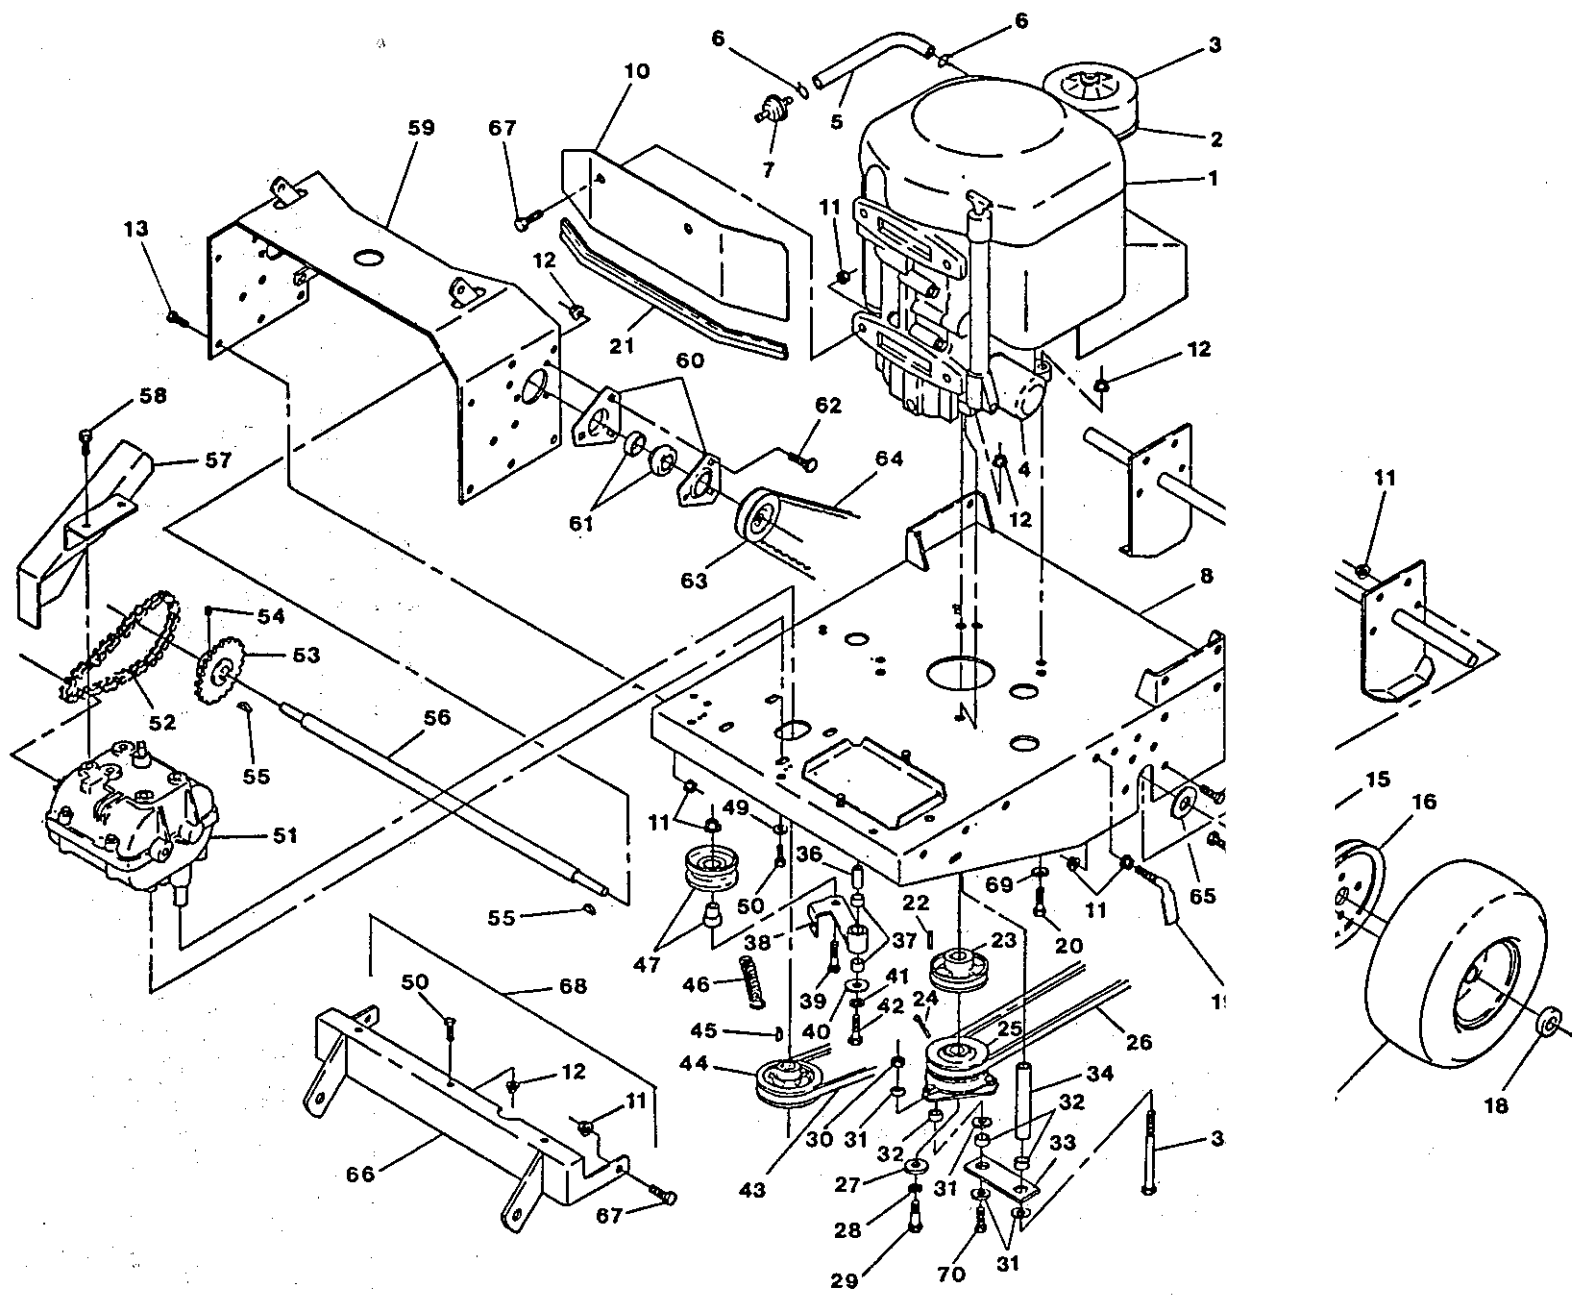

### KEY PART # QTY. DESCRIPTION

1.....543364.....	1.....	Tank, Gas
2.....303465.....	2.....	Strap, Fuel Tank
3.....801061.....	2.....	Machine Screw .25-20 x 2.5
4.....543792.....	2.....	Wingnut - Nyloc 1/4
5.....303315.....	2.....	Gas Tank Pad
6.....543365.....	1.....	Cap - Fuel Tank Gauge
7.....513645.....	1.....	Bushing, Fuel Valve
8.....513646.....	1.....	Valve, Fuel Shut-Off
9.....303077.....	2.....	Clamp - Gas Line (Kohler)
	4.....	Clamp - Gas Line (Kawasaki)

### KEY PART # QTY. DESCRIPTION

10.....603508.....	1.....	Gas Line Hose 9.5" (Kohler)
	2.....	Gas Line - 4.0" (Kawasaki)
11.....602473.....	1.....	Fndr. Weld - Tracer L
12.....602475.....	1.....	Fndr. Weld - Tracer R
13.....603494.....	2.....	Spacer - Fender
14.....809007.....	8.....	Nut - 3/8-16 Fing. Hex
15.....303327.....	2.....	3/8 Disc Spring Washer
16.....800034.....	2.....	3/8-16 x 4 HH Tap