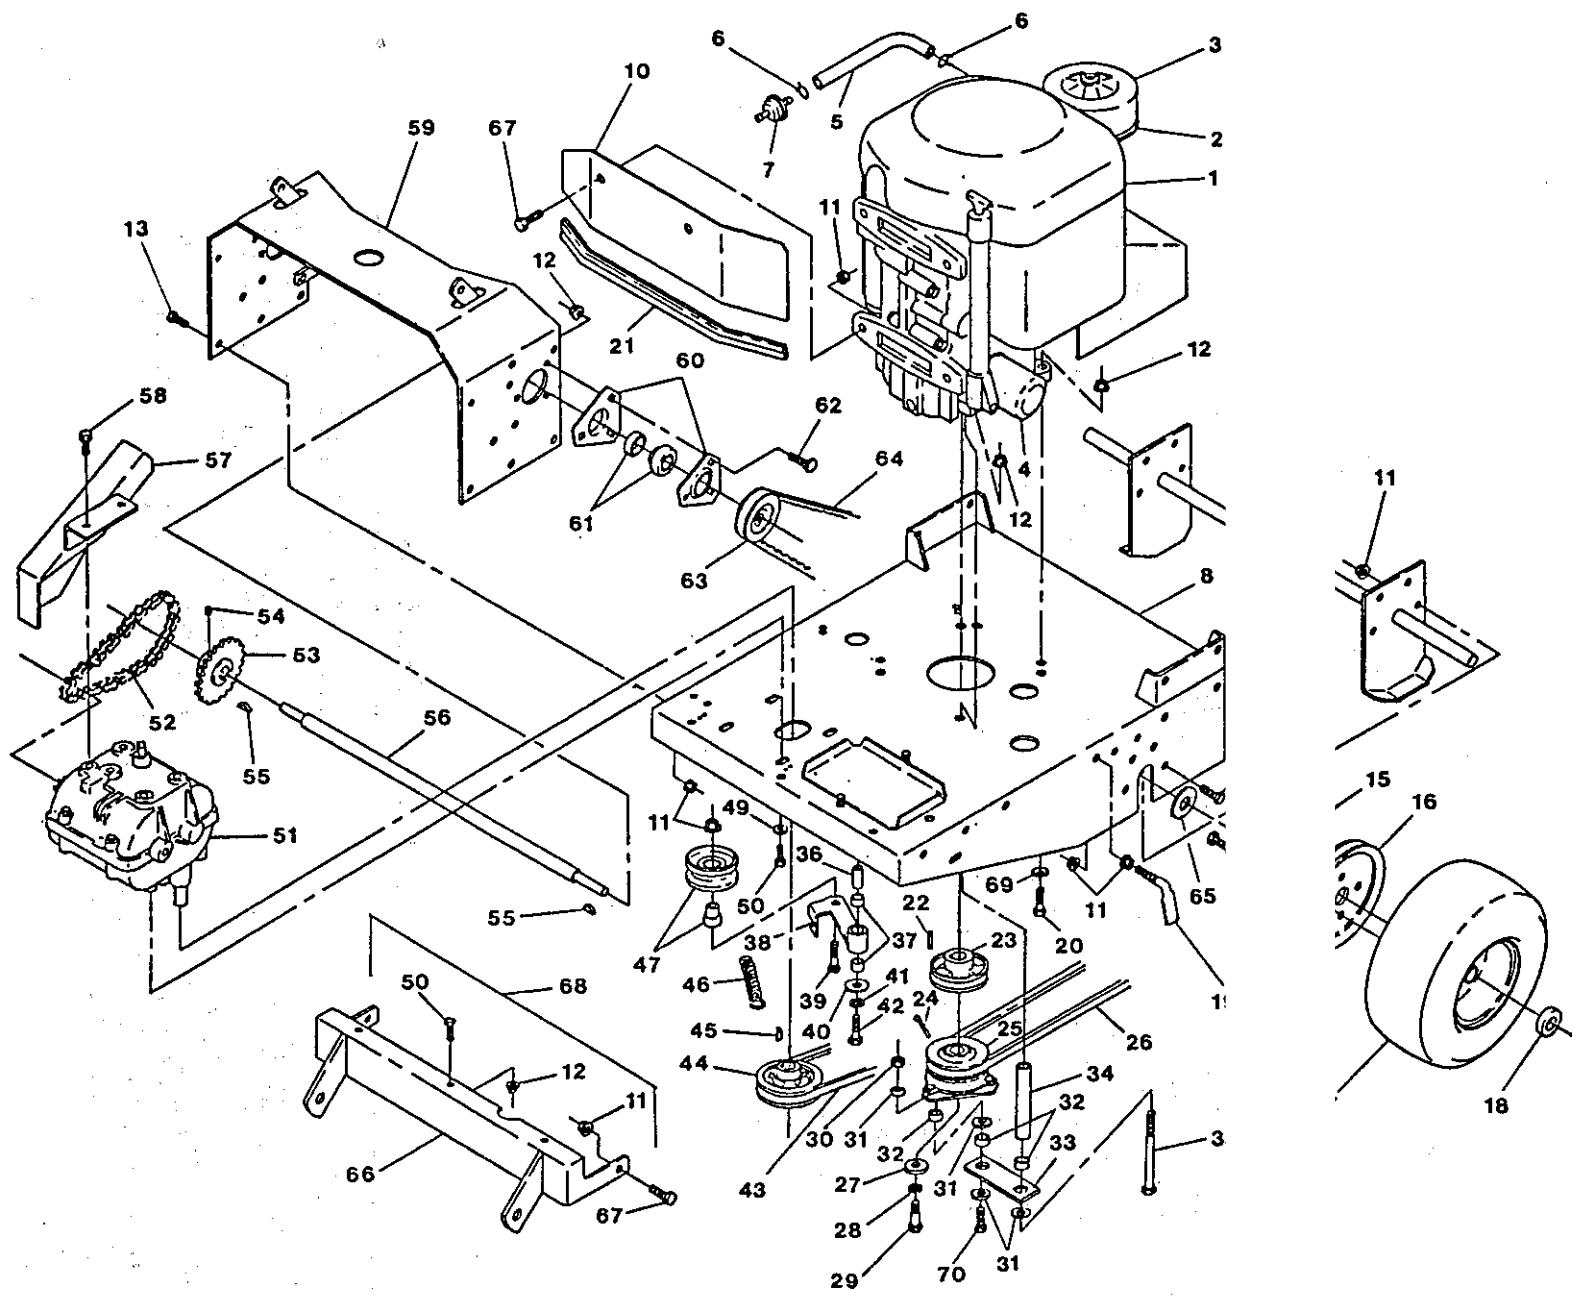

MODEL NO. _____

SERIAL NO. _____

DATE PURCHASED _____

PURCHASED FROM _____

FUEL GROUP & FENDERS

KEY PART # QTY. DESCRIPTION

1.....543364.....	1.....	Tank, Gas
2.....303465.....	2.....	Strap, Fuel Tank
3.....801061.....	2.....	Machine Screw .25-20 x 2.5
4.....543792.....	2.....	Wingnut - Nyloc 1/4
5.....303315.....	2.....	Gas Tank Pad
6.....543365.....	1.....	Cap - Fuel Tank Gauge
7.....513645.....	1.....	Bushing, Fuel Valve
8.....513646.....	1.....	Valve, Fuel Shut-Off
9.....303077.....	2.....	Clamp - Gas Line (Kohler)
	4.....	Clamp - Gas Line (Kawasaki)

KEY PART # QTY. DESCRIPTION

10.....603508.....	1.....	Gas Line Hose 9.5" (Kohler)
	2.....	Gas Line - 4.0" (Kawasaki)
11.....602473.....	1.....	Fndr. Weld - Tracer L
12.....602475.....	1.....	Fndr. Weld - Tracer R
13.....603494.....	2.....	Spacer - Fender
14.....809007.....	8.....	Nut - 3/8-16 Fing. Hex
15.....303327.....	2.....	3/8 Disc Spring Washer
16.....800034.....	2.....	3/8-16 x 4 HH Tap