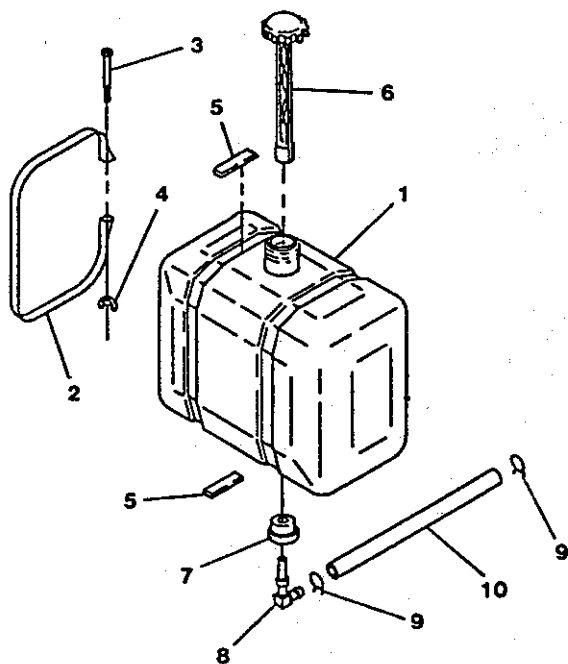

MODEL NO. _____

SERIAL NO. _____

DATE PURCHASED _____

PURCHASED FROM _____

FUEL GROUP & FENDERS

KEY PART # QTY. DESCRIPTION

1.....543364.....	1.....	Tank, Gas
2.....303465.....	2.....	Strap, Fuel Tank
3.....801061.....	2.....	Machine Screw .25-20 x 2.5
4.....543792.....	2.....	Wingnut - Nyloc 1/4
5.....303315.....	2.....	Gas Tank Pad
6.....543365.....	1.....	Cap - Fuel Tank Gauge
7.....513645.....	1.....	Bushing, Fuel Valve
8.....513646.....	1.....	Valve, Fuel Shut-Off
9.....303077.....	2.....	Clamp - Gas Line (Kohler)
	4.....	Clamp - Gas Line (Kawasaki)

KEY PART # QTY. DESCRIPTION

10.....603508.....	1.....	Gas Line Hose 9.5" (Kohler)
	2.....	Gas Line - 4.0" (Kawasaki)
11.....602473.....	1.....	Fndr. Weld - Tracer L
12.....602475.....	1.....	Fndr. Weld - Tracer R
13.....603494.....	2.....	Spacer - Fender
14.....809007.....	8.....	Nut - 3/8-16 Fing. Hex
15.....303327.....	2.....	3/8 Disc Spring Washer
16.....800034.....	2.....	3/8-16 x 4 HH Tap