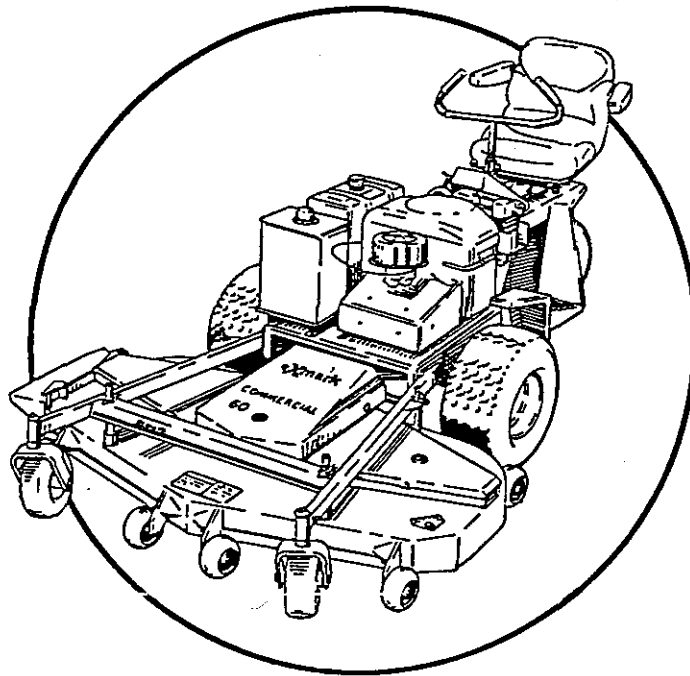

Turf Ranger

Parts Manual

CONGRATULATIONS on the purchase of your new Exmark mower. This product has been carefully designed and manufactured to give you a maximum amount of dependability and years of trouble-free operation.

If you need to order replacement parts from your dealer, please furnish the serial number and model number from your mower, as well as the part number and description of the part you need.

For your convenience, we have provided this space for you to record the model and serial number from your mower. Please read this booklet and keep handy for all operators and servicemen.

MODEL NO. _____

SERIAL NO. _____

DATE PURCHASED _____

PURCHASED FROM _____

_____