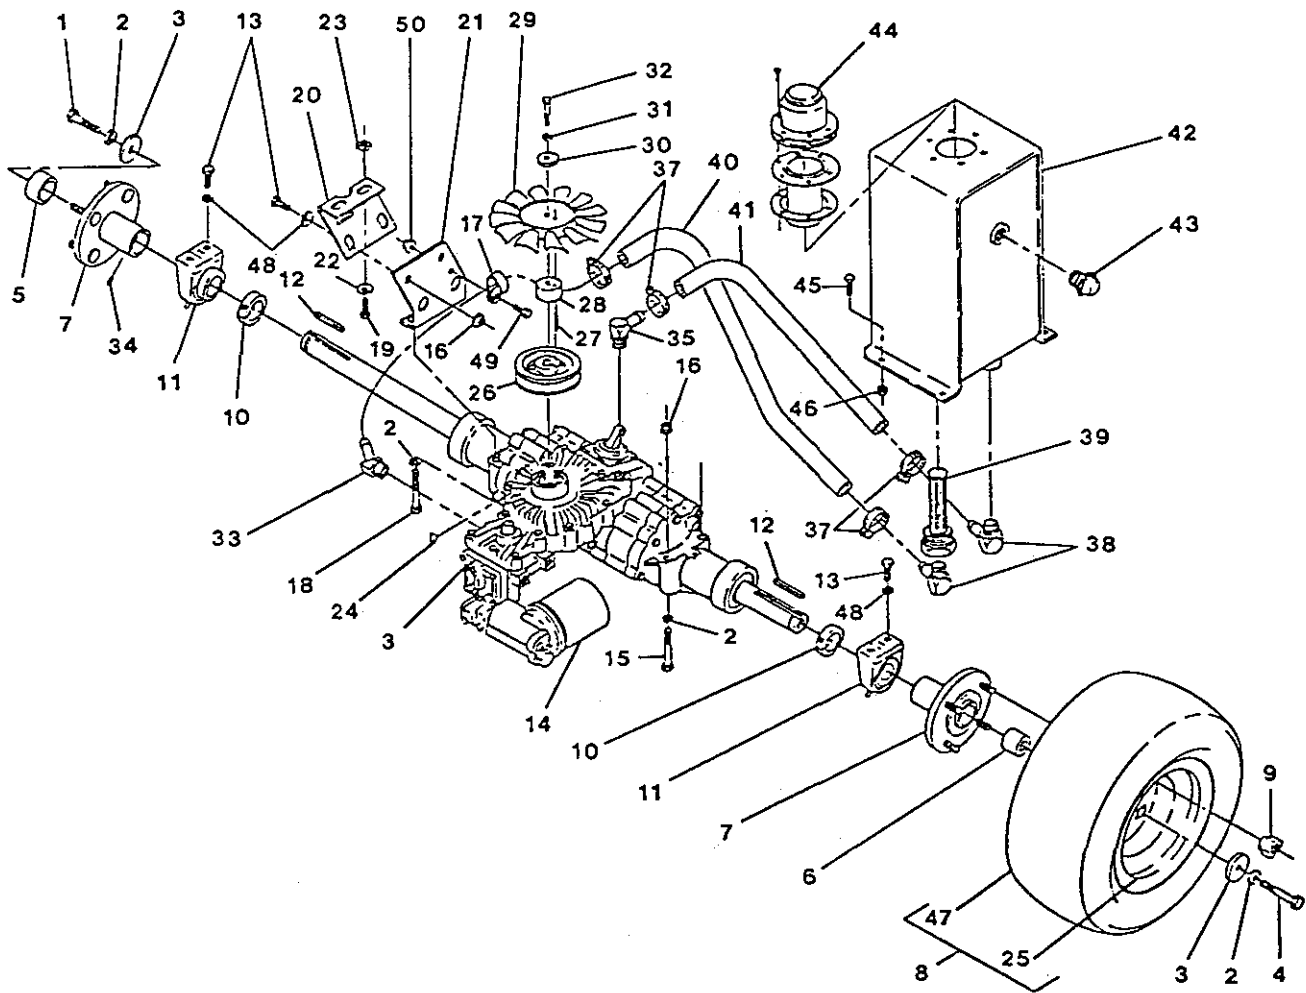

MODEL NO. _____

SERIAL NO. _____

DATE PURCHASED _____

PURCHASED FROM _____

AXLE AND HYDRAULICS

KEY PART # QTY. DESCRIPTION

1.....	800293.....	1.....	3/8-16 x 1-1/4 Capscrew
2.....	805006.....	6.....	3/8 Heavy Spring Lockwasher
3.....	543216.....	2.....	Washer, Axle Plated
4.....	800296.....	1.....	3/8-16 x 2 HH Capscrew
5.....	543208.....	1.....	Spacer, Outer Hub
6.....	543204.....	1.....	Spacer - Outer RH
7.....	543358.....	2.....	Hub, 4 Bolt
	543807.....	8.....	Hub Bolt
8.....	543396.....	2.....	T/W Assy - 20.0 x 10.0-B
9.....	513011.....	8.....	1/2-20 Wheel Nut
10.....	373021.....	2.....	1" Clamp Collar
11.....	543485.....	2.....	Bearing - Tpd Bse Plw
12.....	807261.....	2.....	Key - 1/4 x 1/4 x 2 Machine
13.....	800290.....	6.....	3/8-16 x 3/4 Capscrew
14.....	513211.....	1.....	Element - Oil Filter
15.....	800300.....	2.....	3/8-16 x 3 Hex Capscrew
16.....	809007.....	4.....	Nut - 3/8-16 Flng Hex
17.....	213148.....	1.....	Clamp
18.....	800297.....	2.....	3/8-16 x 2-1/4 HH Caps
19.....	800292.....	2.....	3/8-16 x 1 HH Capscrew
20.....	543602.....	1.....	Stabilizer, Axle Upper
21.....	542612.....	1.....	Stabilizer, Axle Low
22.....	805260.....	2.....	3/8 Std Flat Washer
23.....	804007.....	2.....	3/8-16 Square Nut
24.....	807006.....	1.....	#61 Woodruff Key
25.....	513042.....	2.....	Rim